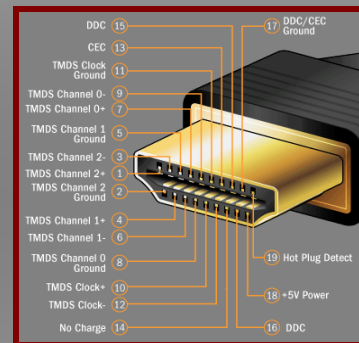

STRAIGHT WIRE

SELECT HDMI 1.3

HIGH DEFINITION MULTIMEDIA
INTERCONNECT

HDMI 1.3 features the following upgrades to previous versions. 1. Higher signal speed 340 MHz (10.2 Gbps) up from 165 MHz (4.95 Gbps) 2. Deeper color: up to 48 bit (up from 24 bit) for over a billion colors 3. Supports 8 channel audio and the new audio lossless formats **Dolby TrueHD** and **DTS-HD Master Audio** 4. Better synchronization of audio and video signals for automatic lip syncing.

LEVEL 2 - ENHANCED

SIGNIFICANT ADVANCEMENT BEYOND STANDARD CABLES