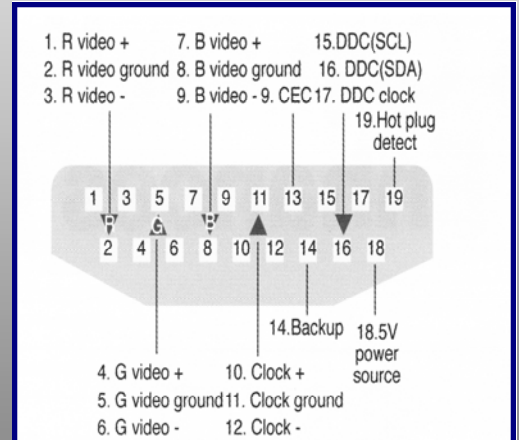

## CONX

HDMI-HIGH DEFINITION MULTIMEDIA INTERCONNECT

HDMI PINOUT

New in our installer friendly **ConX HTS** line is a good looking, version 1.3 compliant HDMI cable. Small profile plugs fit even the tightest input spaces on the latest Audio / Video receivers and switchers. This cable features 26 gauge conductors and is available in lengths up to five meters (16.4')