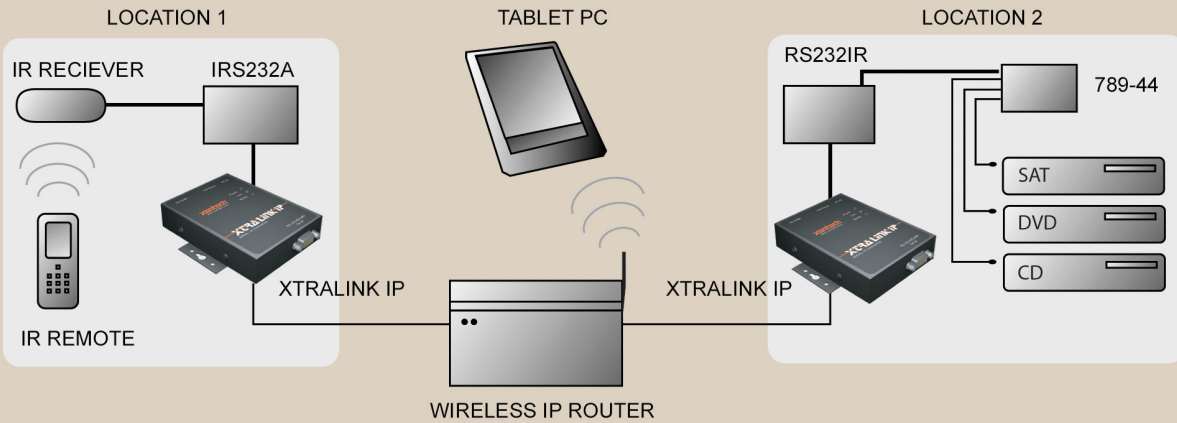

IPRS23202 XTRALINK IP™

SAMPLE APPLICATION DIAGRAMS

IR OVER IP

NETWORK RS232 OVER WIRELESS IP