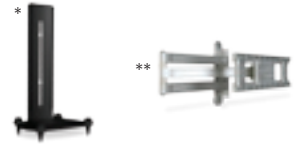

* All on wall speaker shown with optional stands
** Optional articulated bracket available